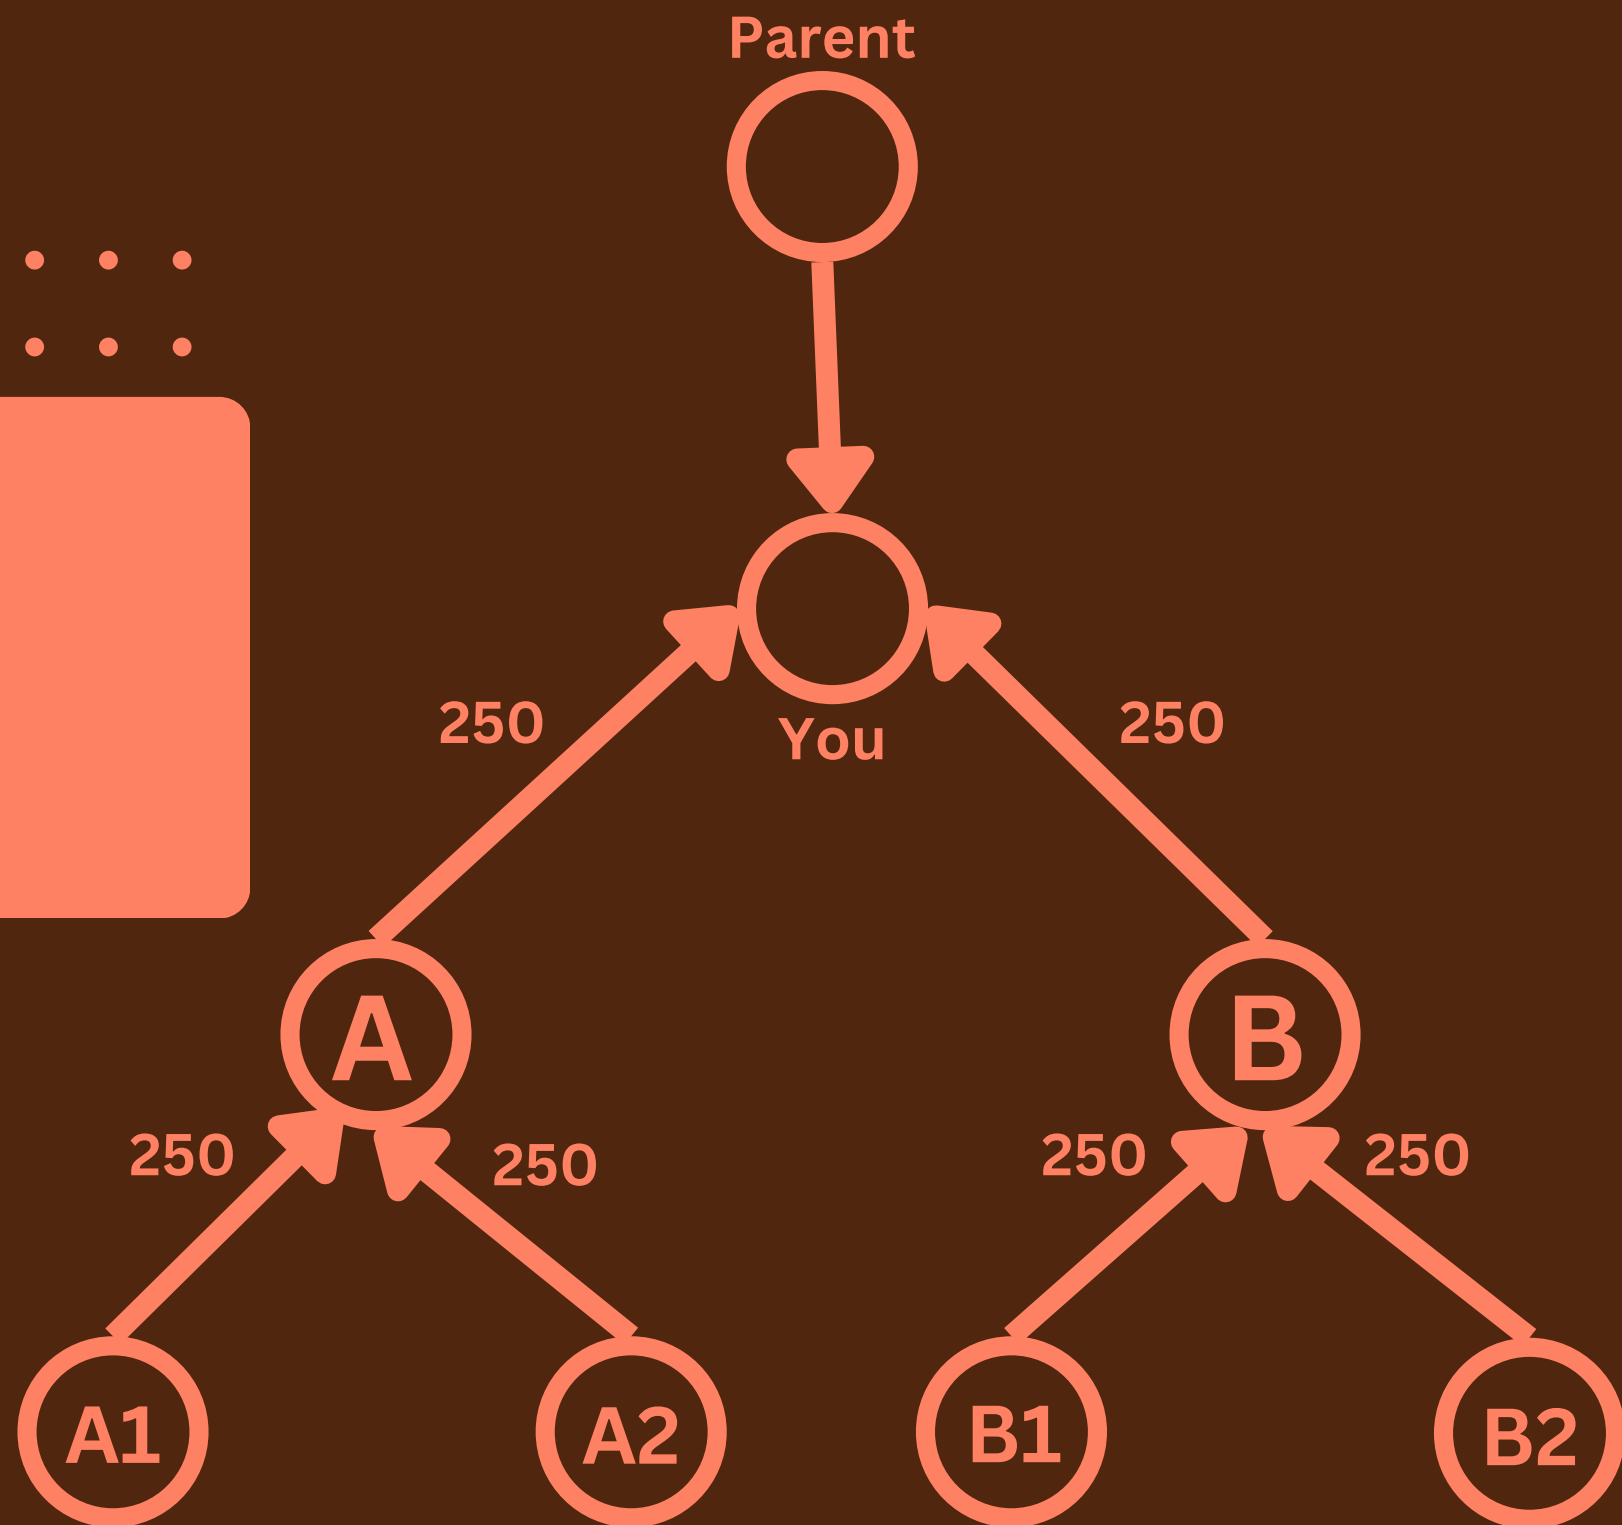

Donation Epin Amount

Charity
Care

500₹
850₹

Share Love
& Kindness

Donation Distribution

LEVEL	DONATION AMOUNT	PERCENTAGE
1	250 ₹	50%
2	250 ₹	50%

Cycle completed with 6 person,
 Every person of your downline you can get 250 ₹ donation Amount,
 After that you can continue with same cycle or you can upgrade to
 next Pool.

Help from Upline

If a parent's left and right positions are filled, the parent's next direct placement filled in the next available blank space, moving from top to bottom and left to right.

Help from Downline

If your right side position is blank and your left child completes the pool, then rebirth the left child to your right side.

Help from Crossleg

If your left or right side position is blank and your crossleg completes the pool, then your crossleg ID will be moved to your left or right side.