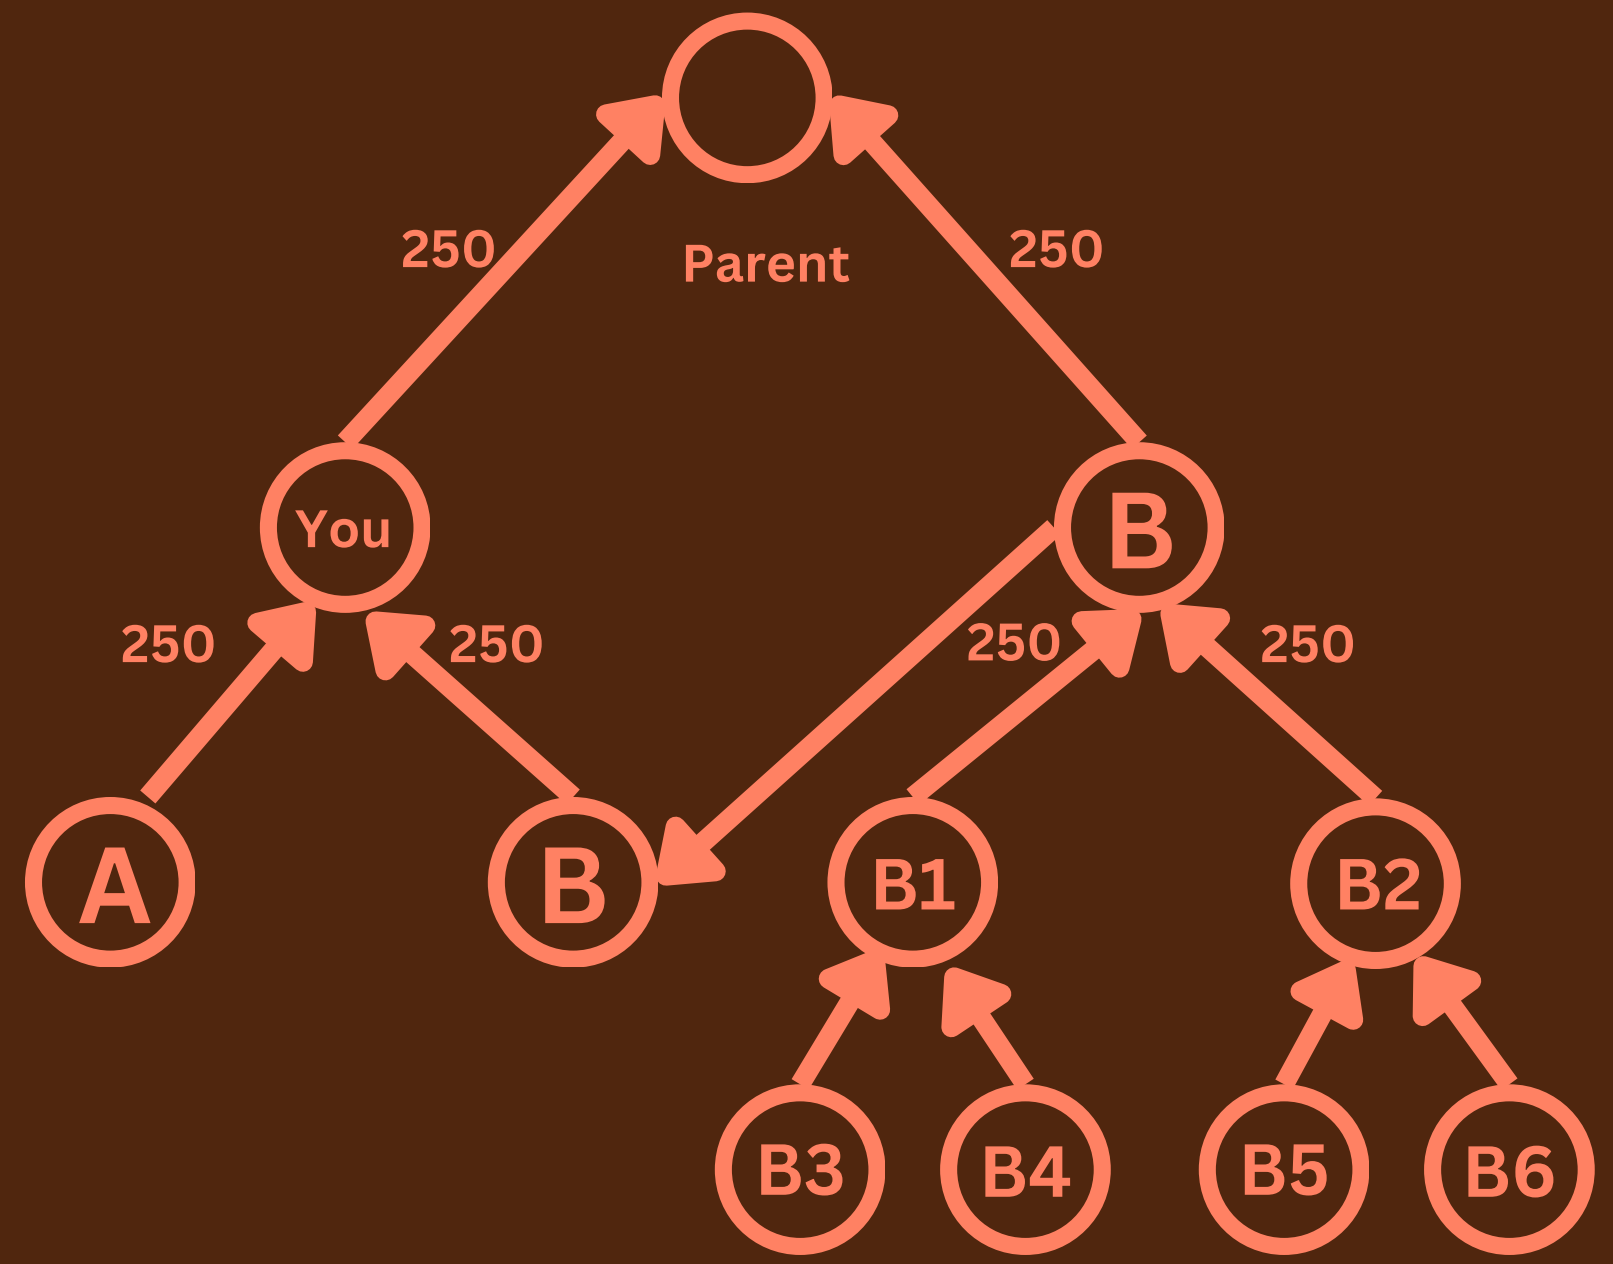

Help from Upline

If a parent's left and right positions are filled, the parent's next direct placement filled in the next available blank space, moving from top to bottom and left to right.

Help from Downline

If your right side position is blank and your left child completes the pool, then rebirth the left child to your right side.

Help from Crossleg

If your left or right side position is blank and your crossleg completes the pool, then your crossleg ID will be moved to your left or right side.

DONATION POOL

S.no.	Donation Amount
1	500₹
2	1000₹
3	2000₹
4	4000₹
5	8000₹
6	16000₹
7	32000₹
8	64000₹

Fast Entry Donation Cycle

Donation Amount	Receive Amount
500₹	1500₹
1000₹	3000₹
2000₹	6000₹
4000₹	12000₹
8000₹	24000₹
16000₹	48000₹
32000₹	96000₹
64000₹	192000₹