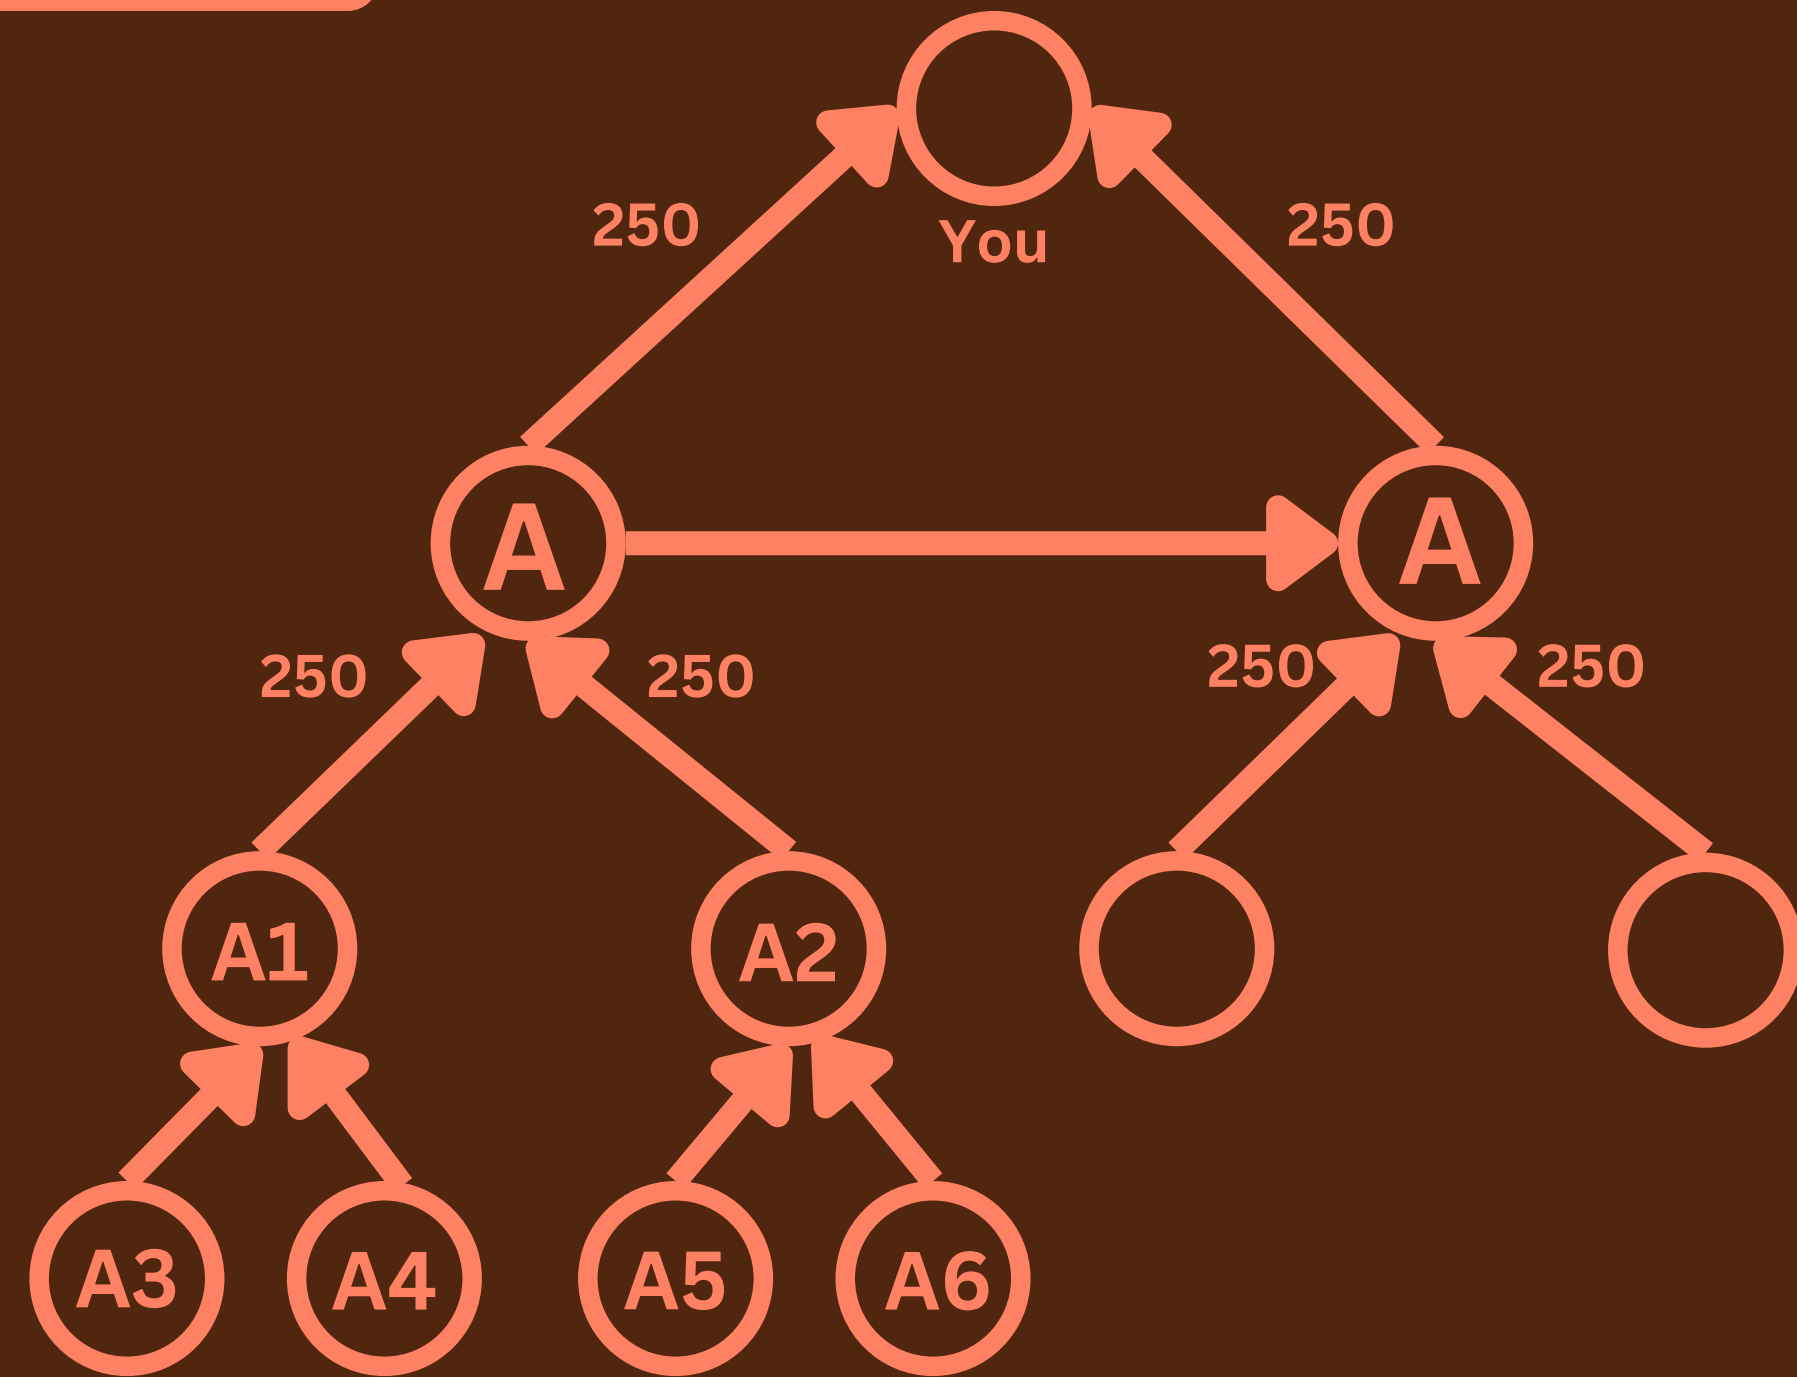

The concept of a Mobius loop can be metaphorically applied to represent a continuous, seamless experience that engages customers in a never-ending cycle of interaction with a brand. This idea aligns with the notion of creating a perpetual and cohesive customer journey where each touchpoint naturally leads to the next, fostering ongoing engagement and loyalty.

Donation Epin Amount

Charity
Care

500₹
850₹

Share Love
& Kindness

Donation Distribution

LEVEL	DONATION AMOUNT	PERCENTAGE
1	250 ₹	50%
2	250 ₹	50%

Cycle completed with 6 person,
 Every person of your downline you can get 250 ₹ donation Amount,
 After that you can continue with same cycle or you can upgrade to
 next Pool.

Help from Upline

If a parent's left and right positions are filled, the parent's next direct placement filled in the next available blank space, moving from top to bottom and left to right.

Help from Downline

If your right side position is blank and your left child completes the pool, then rebirth the left child to your right side.

Help from Crossleg

If your left or right side position is blank and your crossleg completes the pool, then your crossleg ID will be moved to your left or right side.