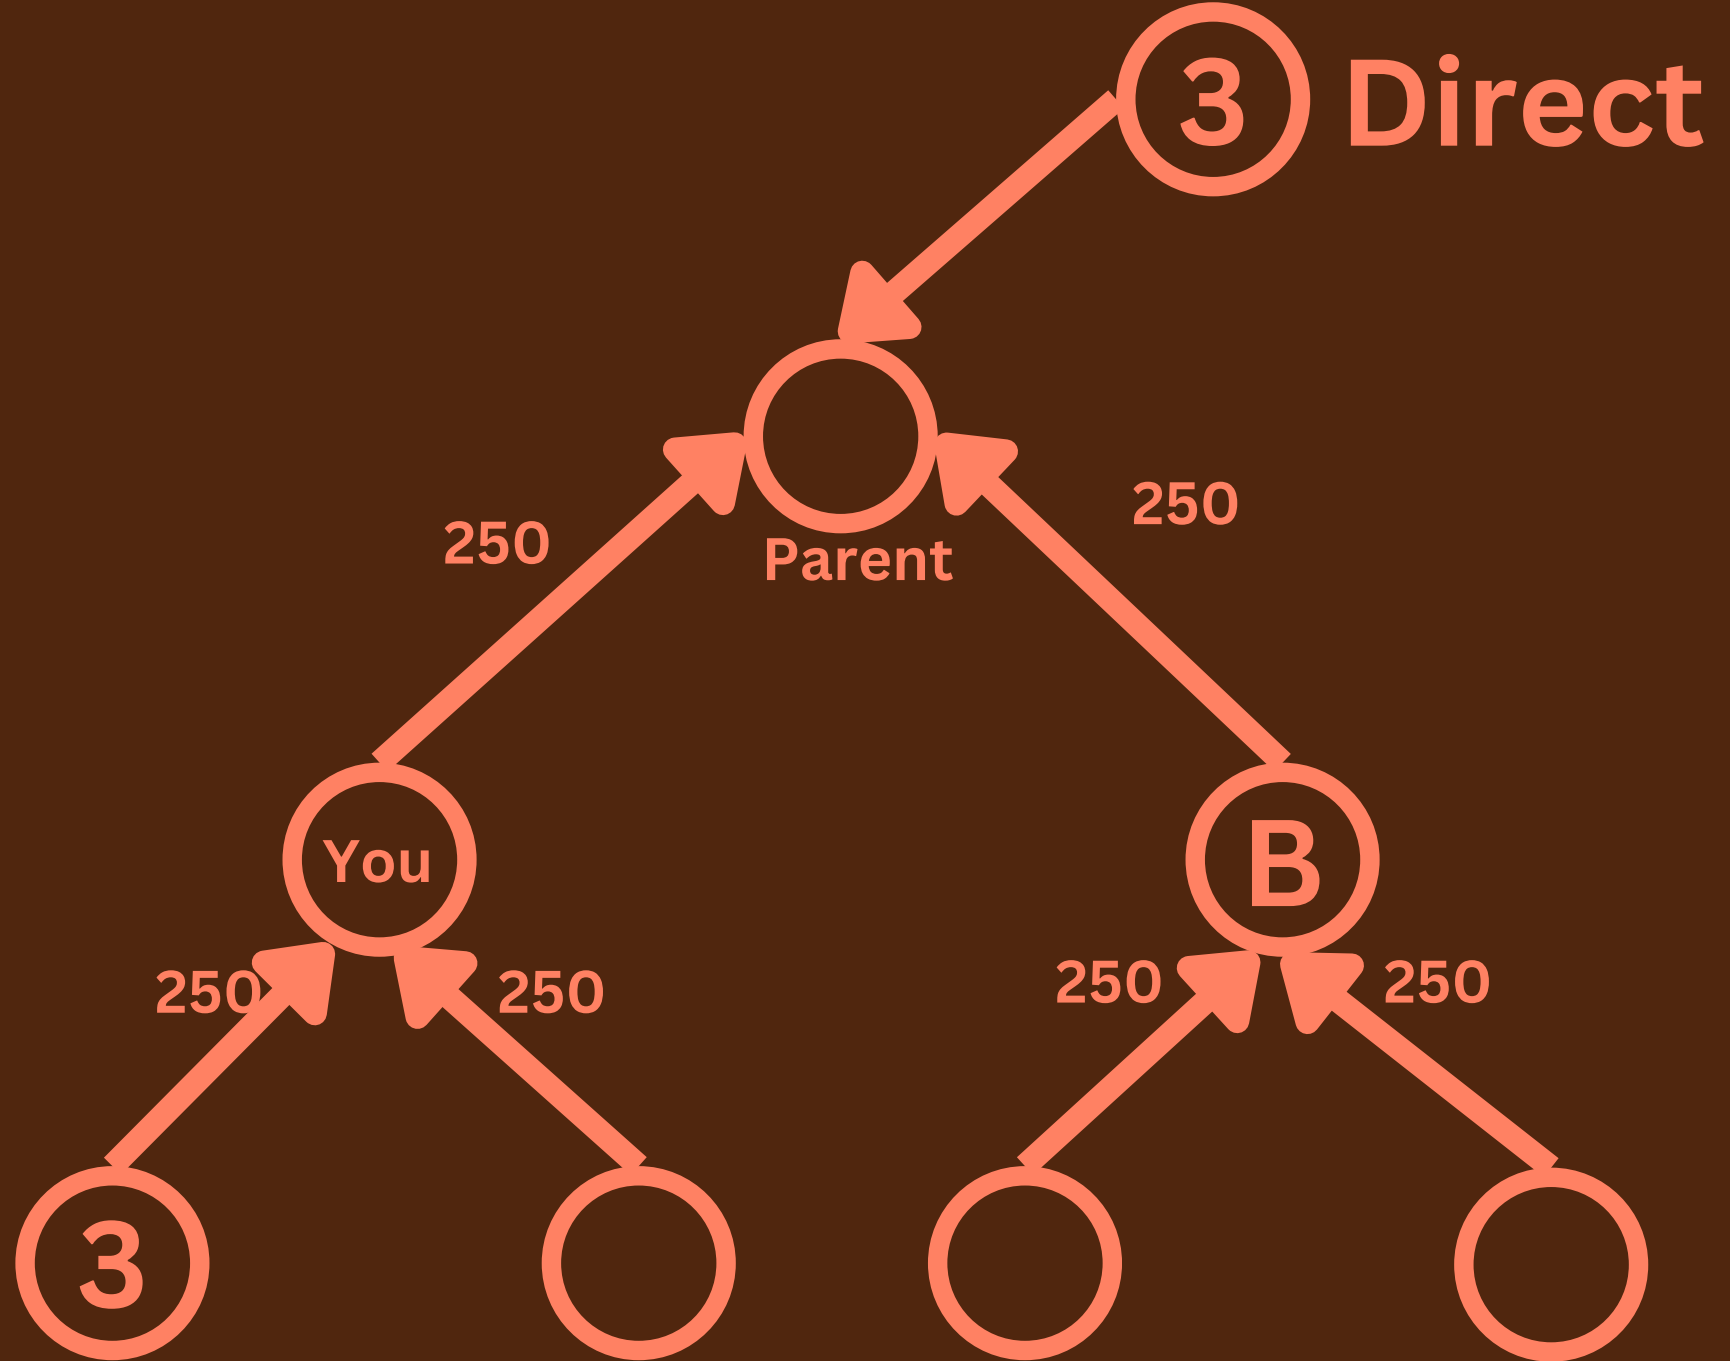

The concept of a Mobius loop can be metaphorically applied to represent a continuous, seamless experience that engages customers in a never-ending cycle of interaction with a brand. This idea aligns with the notion of creating a perpetual and cohesive customer journey where each touchpoint naturally leads to the next, fostering ongoing engagement and loyalty.

Donation Epin Amount

Charity
Care

500₹
850₹

Share Love
& Kindness

Donation Distribution

LEVEL	DONATION AMOUNT	PERCENTAGE
1	250 ₹	50%
2	250 ₹	50%

Cycle completed with 6 person,
 Every person of your downline you can get 250 ₹ donation Amount,
 After that you can continue with same cycle or you can upgrade to
 next Pool.

Help from Upline

If a parent's left and right positions are filled, the parent's next direct placement filled in the next available blank space, moving from top to bottom and left to right.

Help from Downline

If your right side position is blank and your left child completes the pool, then rebirth the left child to your right side.

Help from Crossleg

If your left or right side position is blank and your crossleg completes the pool, then your crossleg ID will be moved to your left or right side.